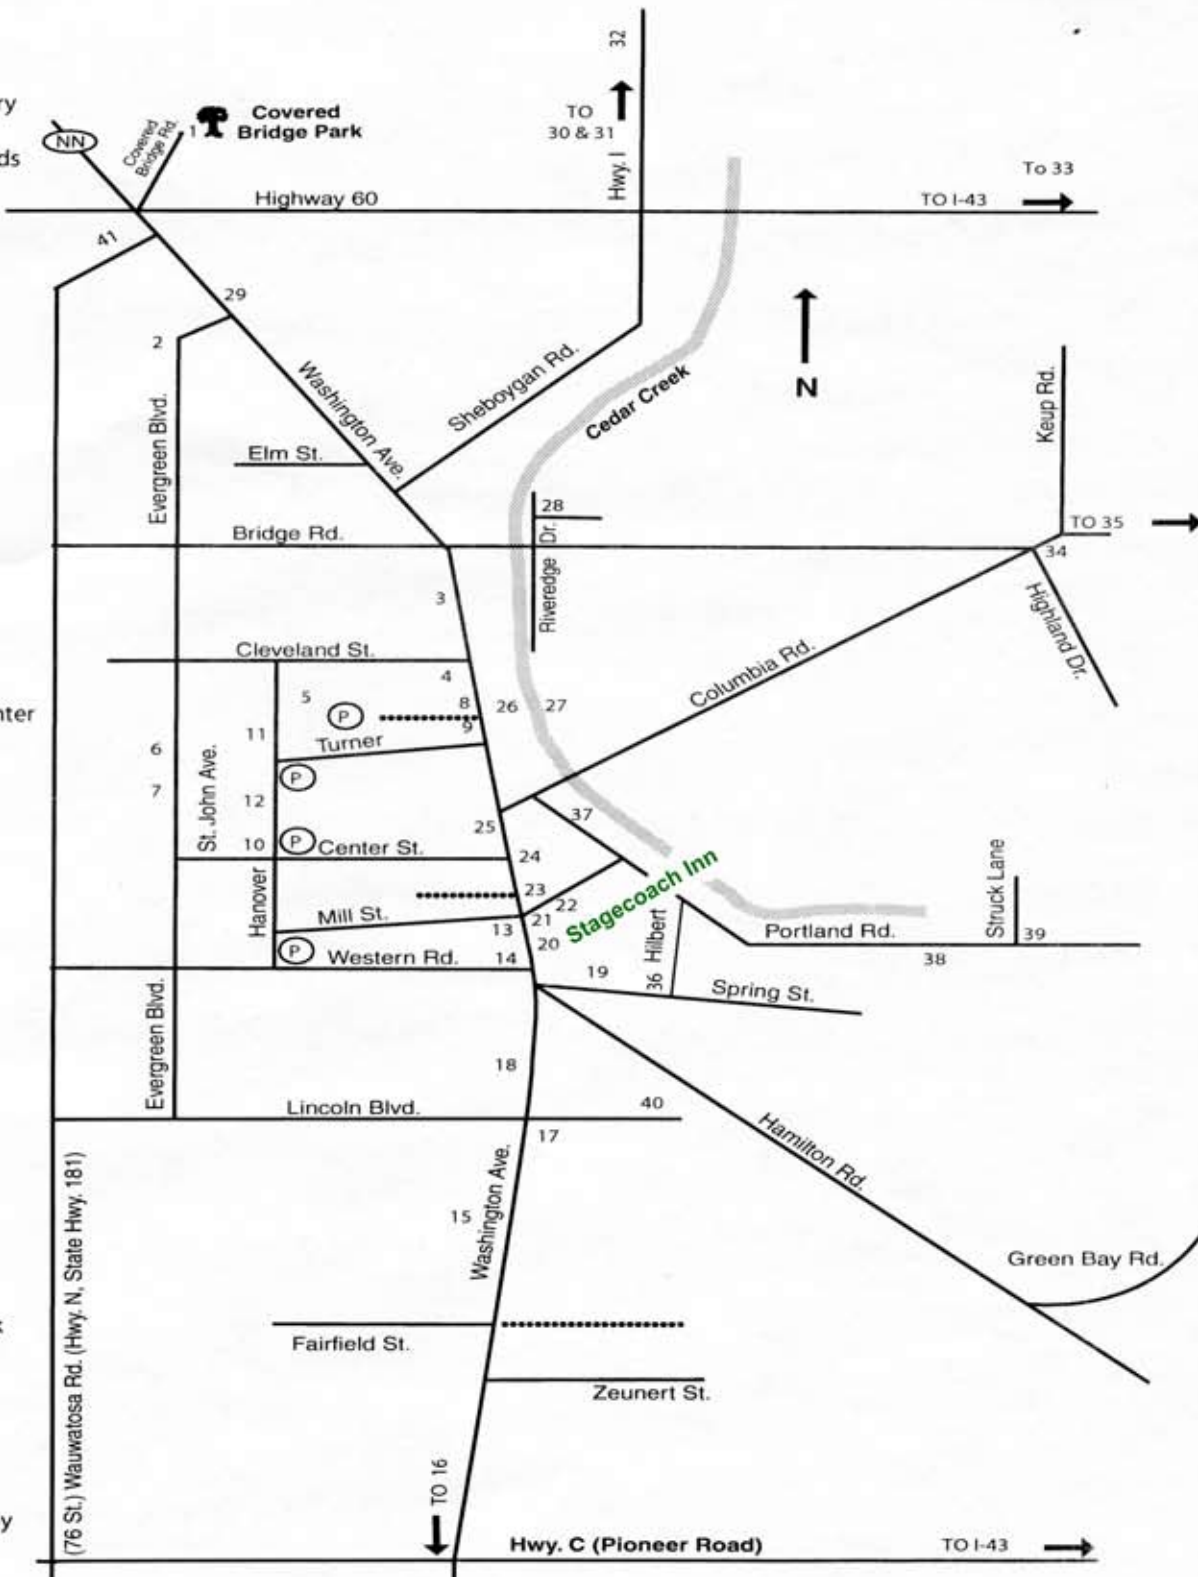

ATTRACTIONS

★ **19 Visitor Center**

- 36 American Legion
- 23 Cedarburg Cultural Center
- 6 Cedarburg Performing Arts Center
- 29 Firemen's Park
- 19 General Store Museum
- 37 Historic Grist Mill
- 9 Kuhefuss House Museum
- 16 Milwaukee Area Technical College (MATC)
- 28 Ozaukee Art Center/Brewery Works Fine Arts Complex
- 29 Ozaukee County Fairgrounds
- 10 Ozaukee County Historical Society Interurban Depot
- 30 Ozaukee Pioneer Village
- 39 Wisconsin Museum of Quilts & Textiles

IN-TOWN LODGING

- 20 Stagecoach Inn
- 25 Washington House Inn

SPAS & SALONS

- 14 A Touch of Heaven
- 24 Bella Lei Salon & Day Spa
- 3 Jill's Style Salon
- 18 Yoga One

MUNICIPAL BUILDINGS

- 19 Chamber of Commerce
- 4 Cedarburg City Hall
- 8 Cedarburg Community Center
- 27 Cedarburg Fire Dept
- 7 Cedarburg High School
- 40 Cedarburg Light & Water
- 5 Cedarburg Senior Center
- 41 Cedarburg Town Hall
- 11 Post Office
- 12 Public Library

RECREATION

- 2 All Childrens Playground
- 32 THE BOG Golf Course
- 38 Cedar Creek Park
- 1 Covered Bridge Park
- 33 Fire Ridge Golf Club
- 26 Interurban Bridge & Trail
- 31 Riveredge Nature Center
- 2 Swimming Pool

BANKS

- 15 Bank Mutual
- 34 Ozaukee Bank
- 21 Port Washington State Bank
- 13 Tri-City National Bank

GROCERIES

- 17 Olsen's Piggly Wiggly

MEDICAL

- 35 Homestead Physical Therapy
- 22 Ye Olde Pharmacy & Wellness Center

Map Coordinated by the Cedarburg Chamber of Commerce

- ..... DRIVE WAY
- R PUBLIC RESTROOMS
- (P) MUNICIPAL PARKING LOT

Note: Map is not to scale
08/07